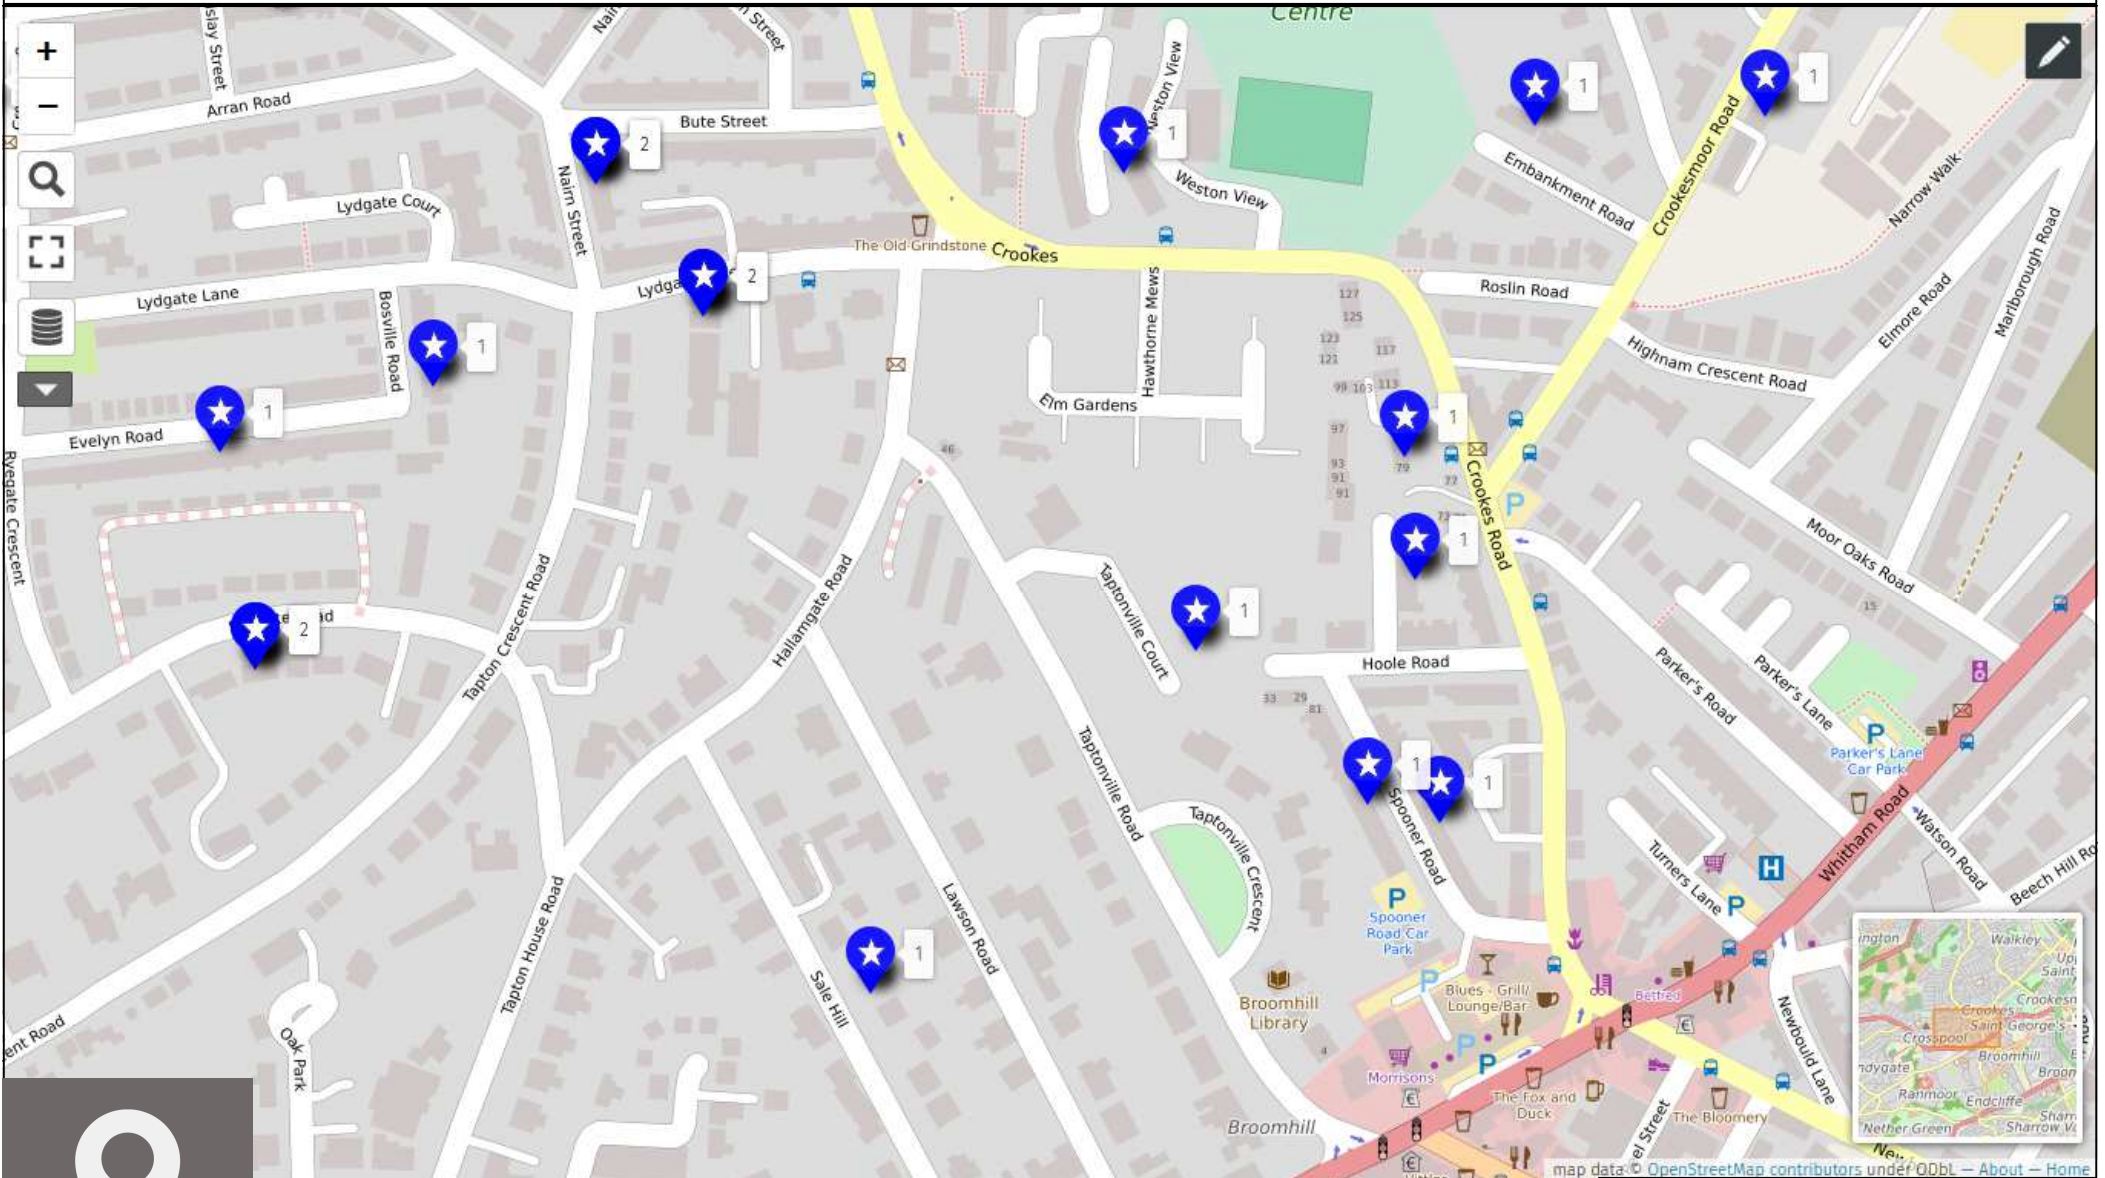

# Broomhill & lower Crookes

Streets of Light

The markers show the centre of the postcode area, not the exact house location. The number indicates how many lit windows to look for.