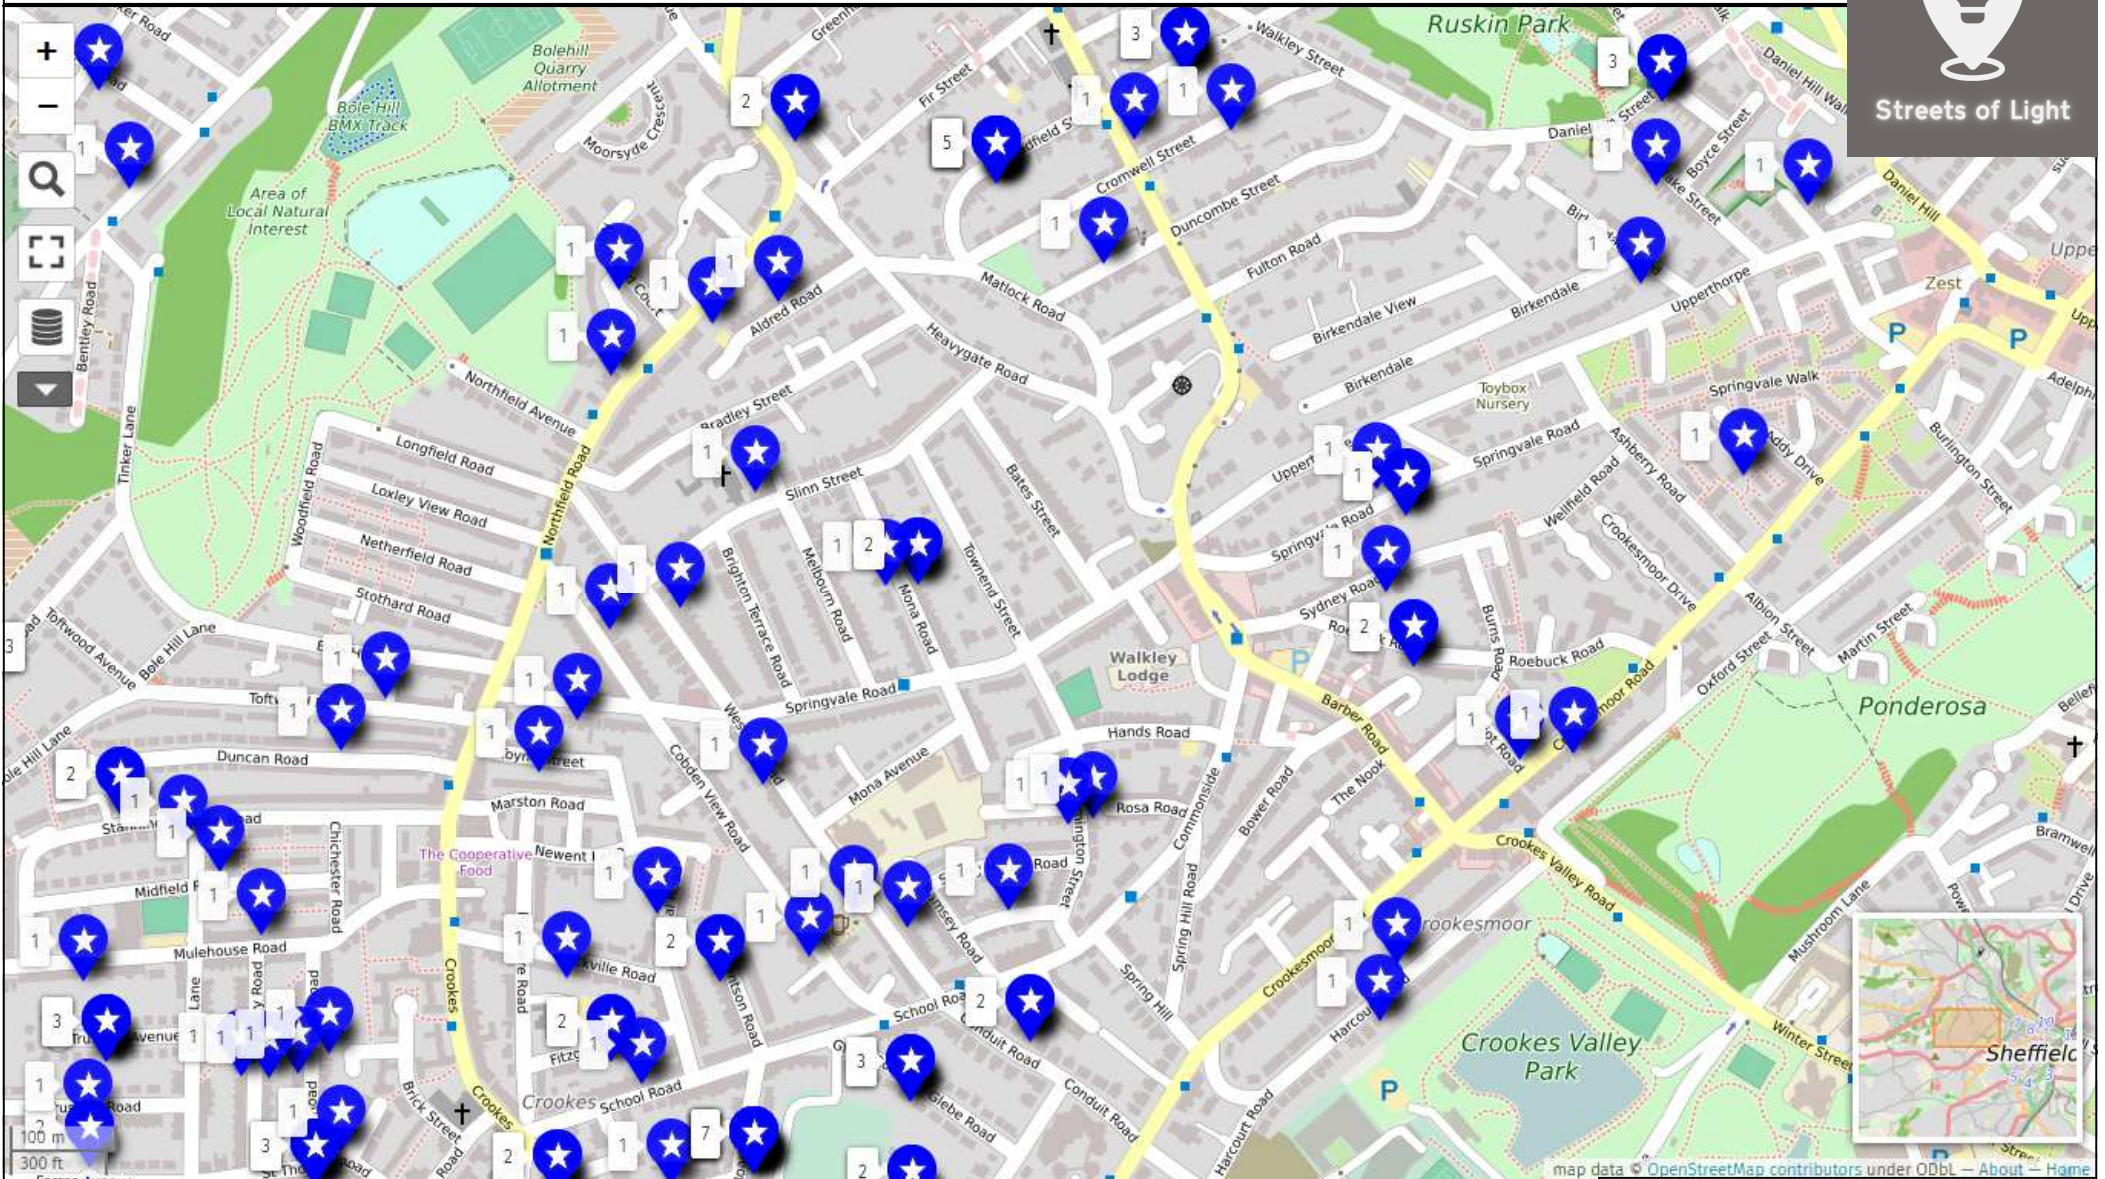

Crookes & Crookesmoor

Streets of Light

The markers show the centre of the postcode area, not the exact house location. The number indicates how many lit windows to look for.