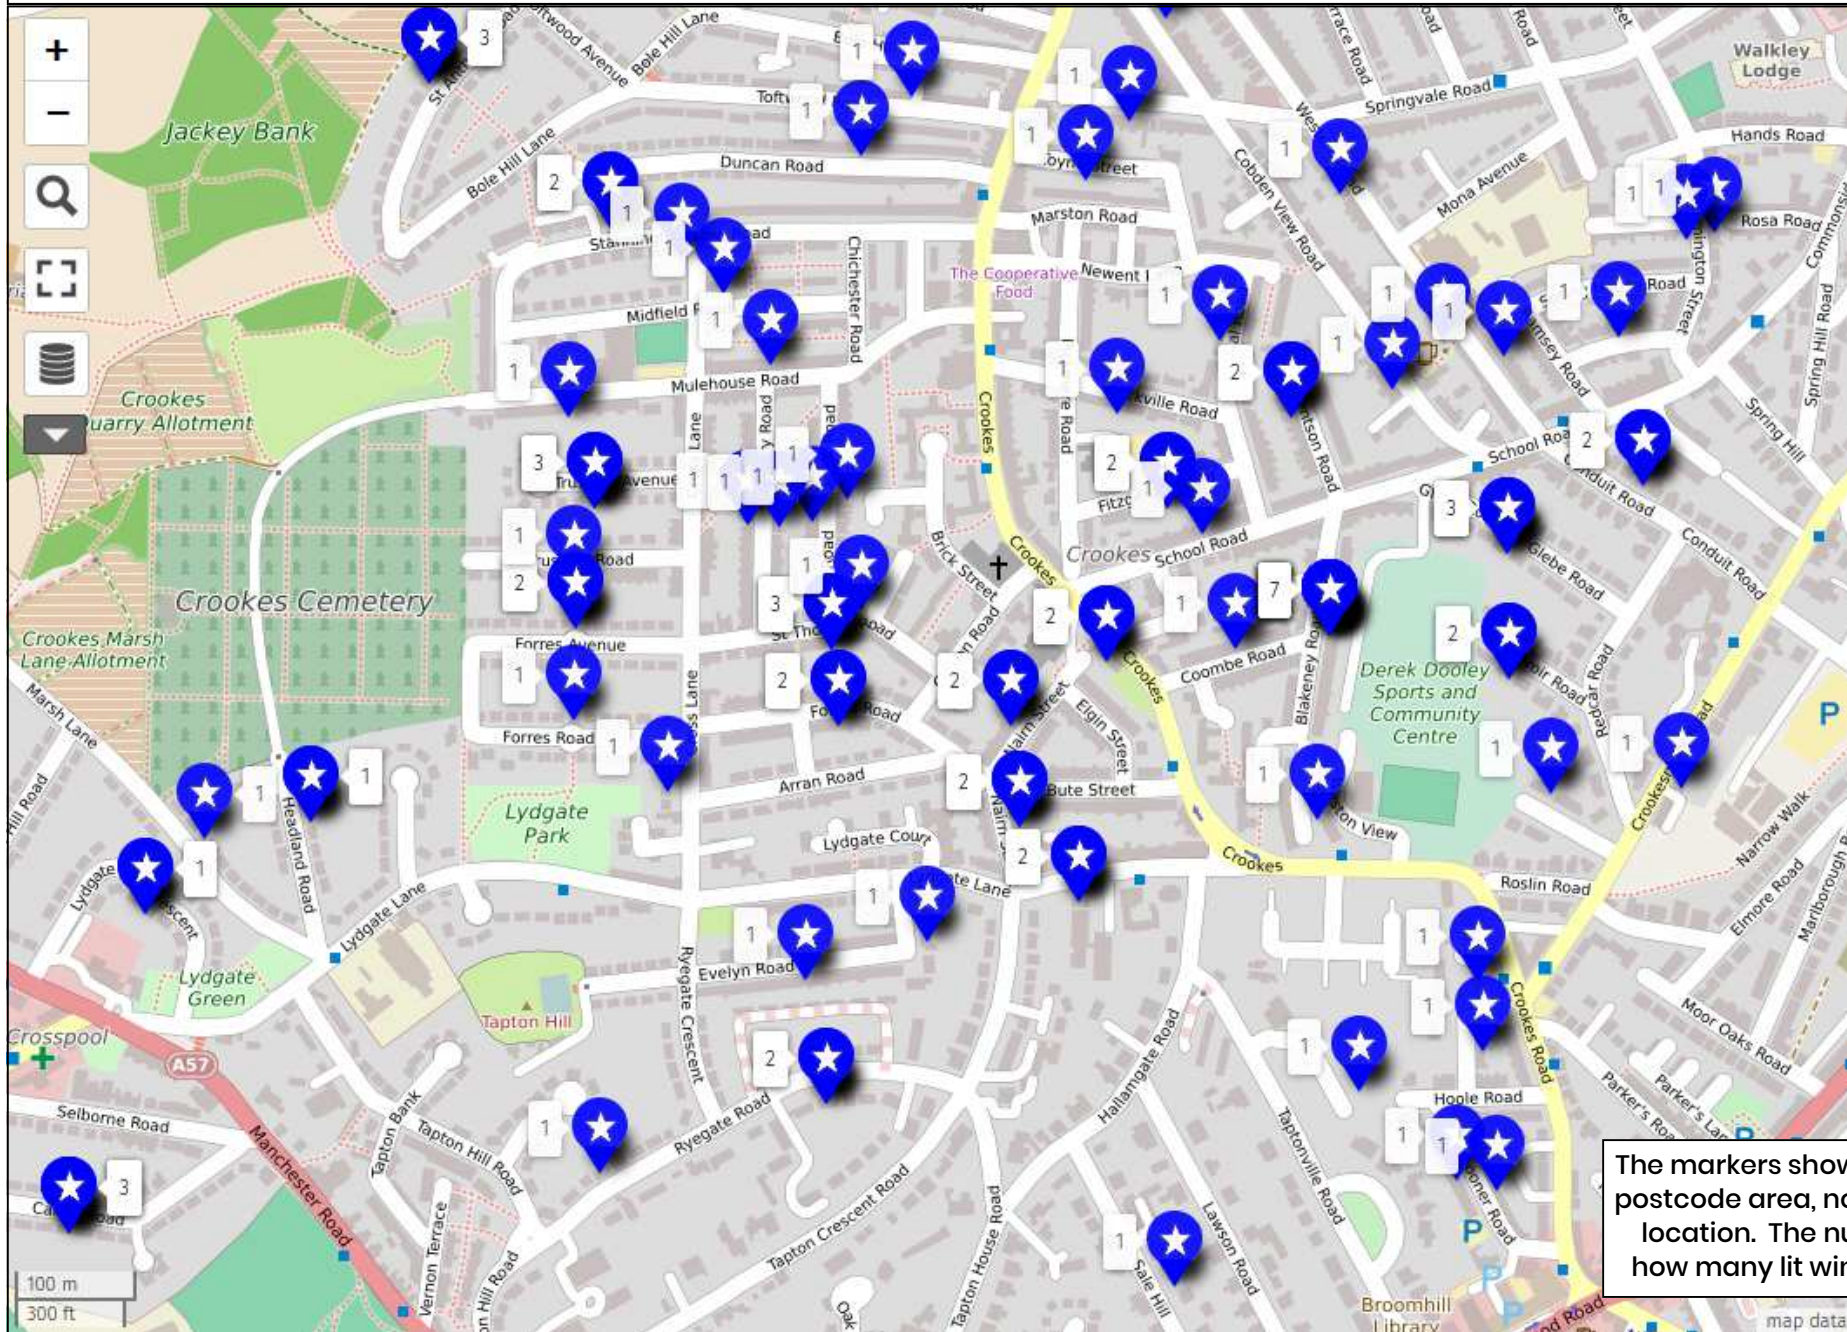

Crookes

Streets of Light

The markers show the centre of the postcode area, not the exact house location. The number indicates how many lit windows to look for.