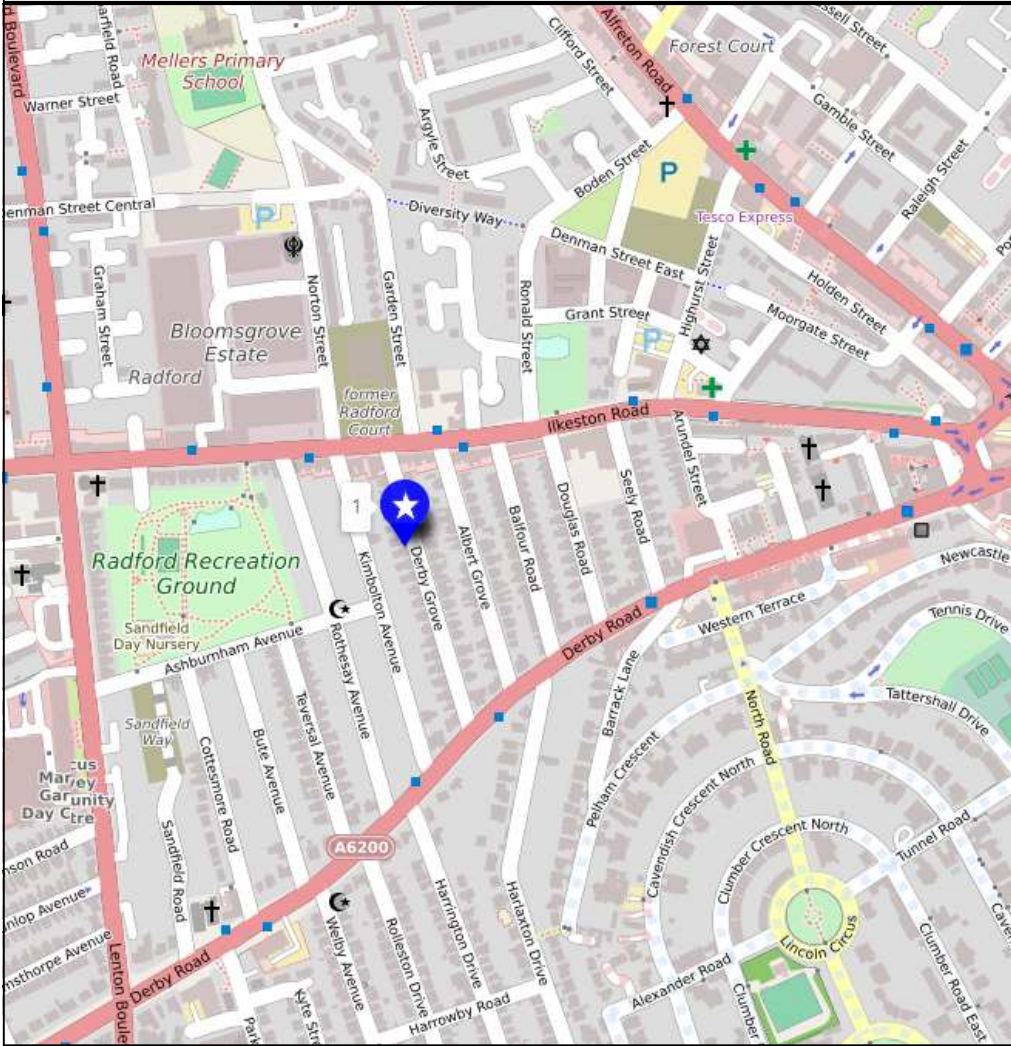

Nottingham

The markers show the centre of the postcode area, not the exact house location. The number indicates how many lit windows to look for.