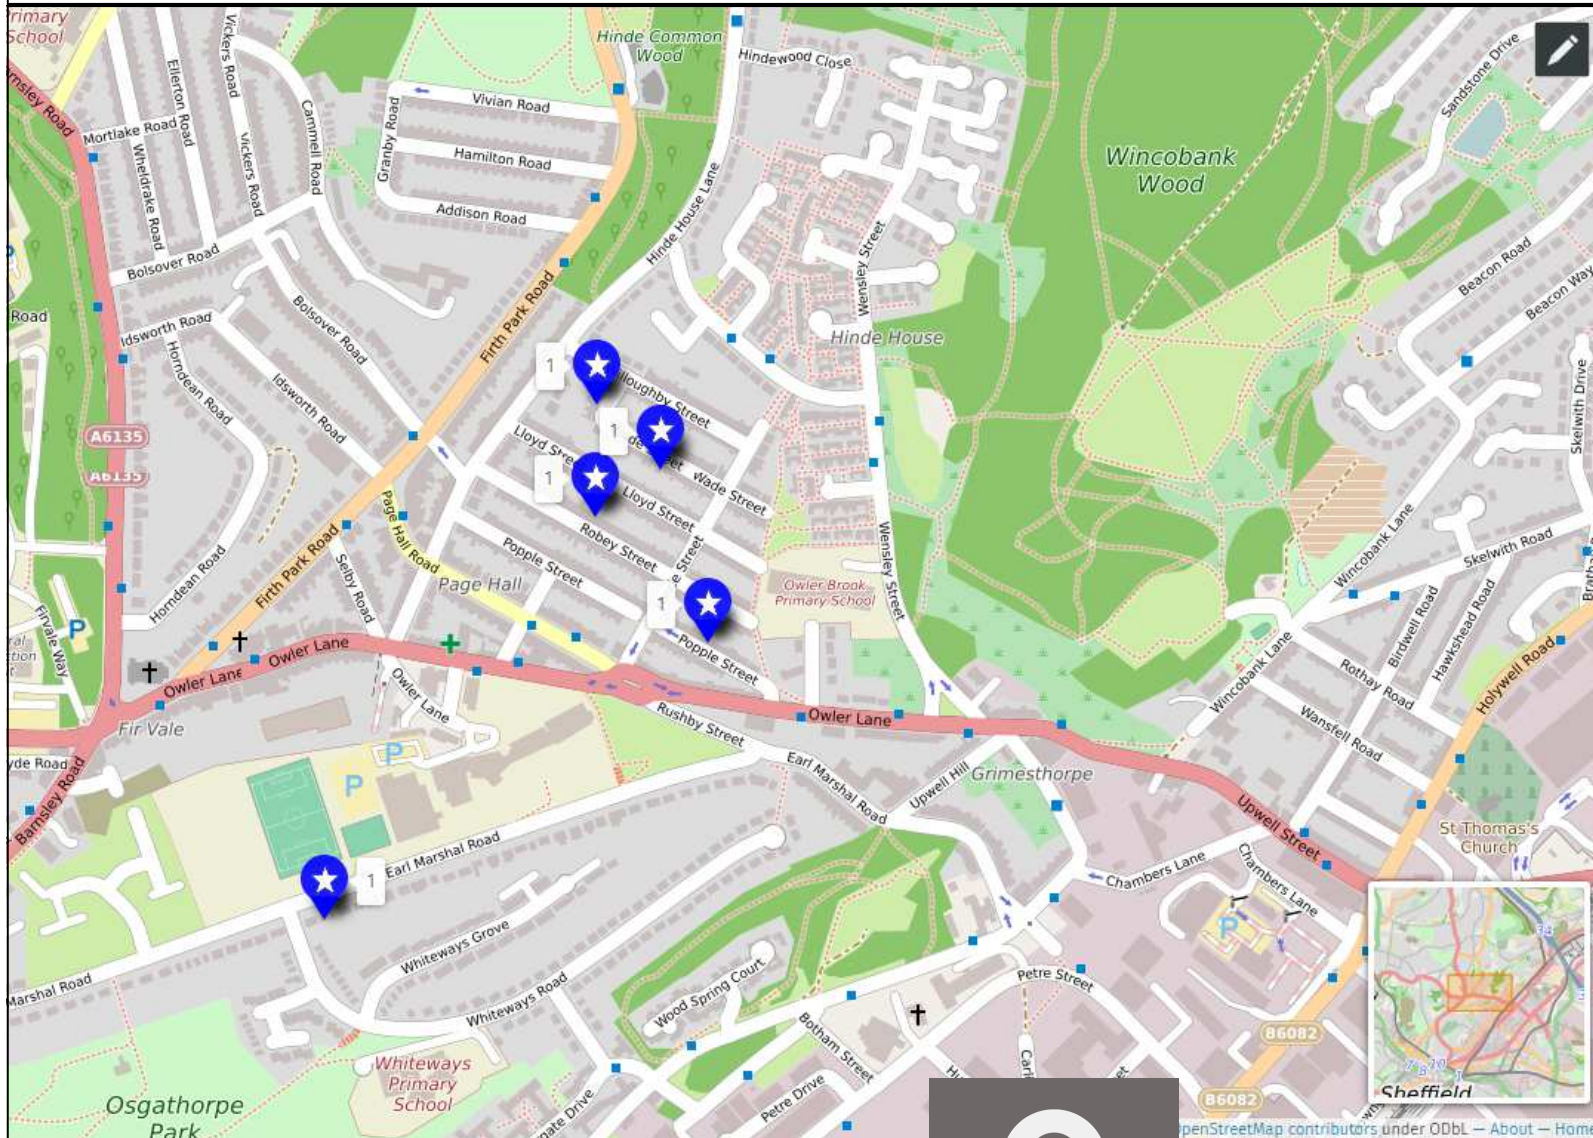

Page Hall & Fir Vale

Firth Park

The markers show the centre of the postcode area, not the exact house location. The number says how many lit windows to look for on each street –but there may be lots of windows not marked on this map as well!