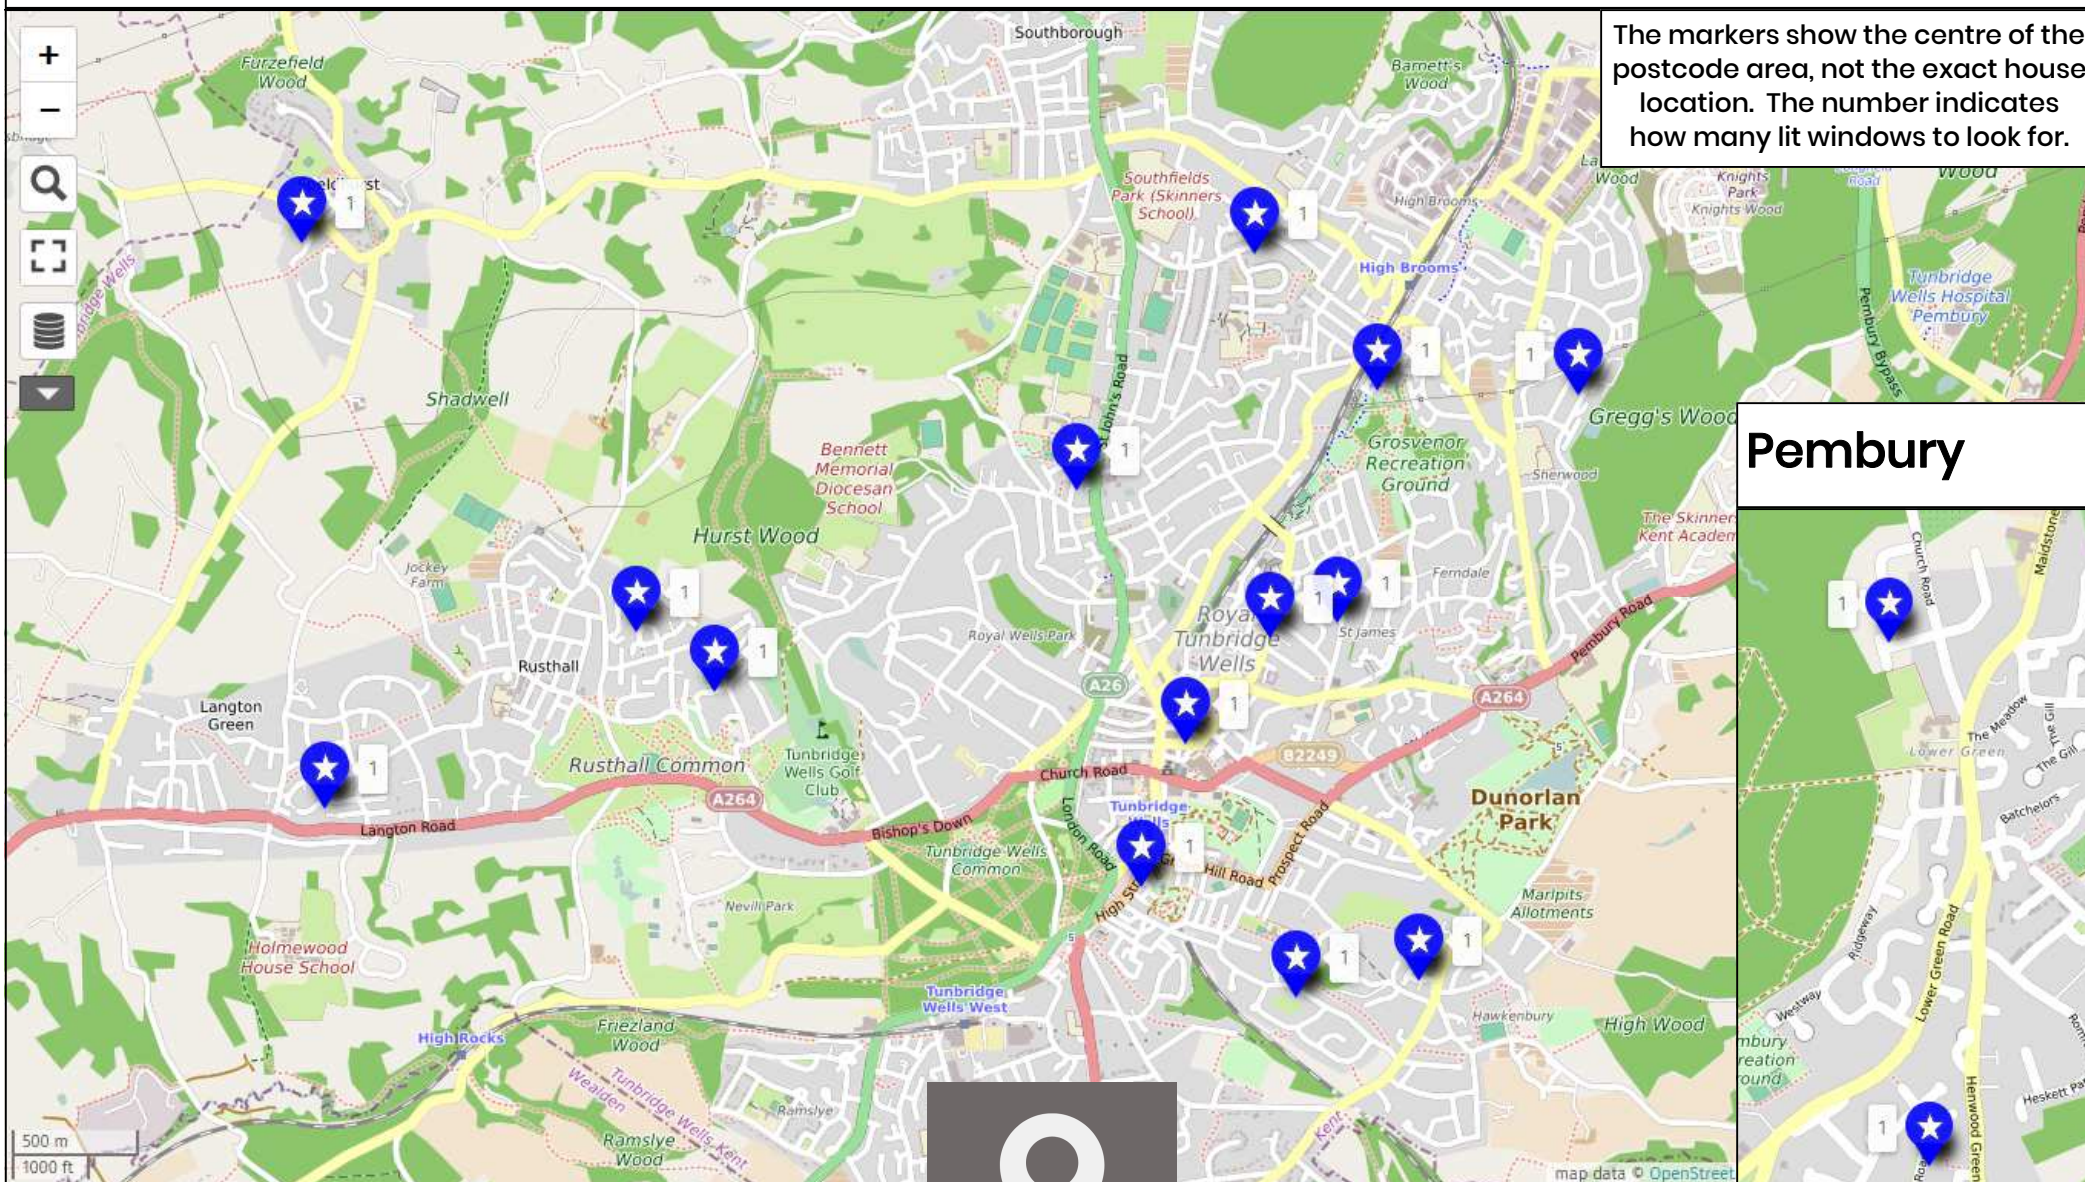

Tunbridge Wells

The markers show the centre of the postcode area, not the exact house location. The number indicates how many lit windows to look for.

Pembury