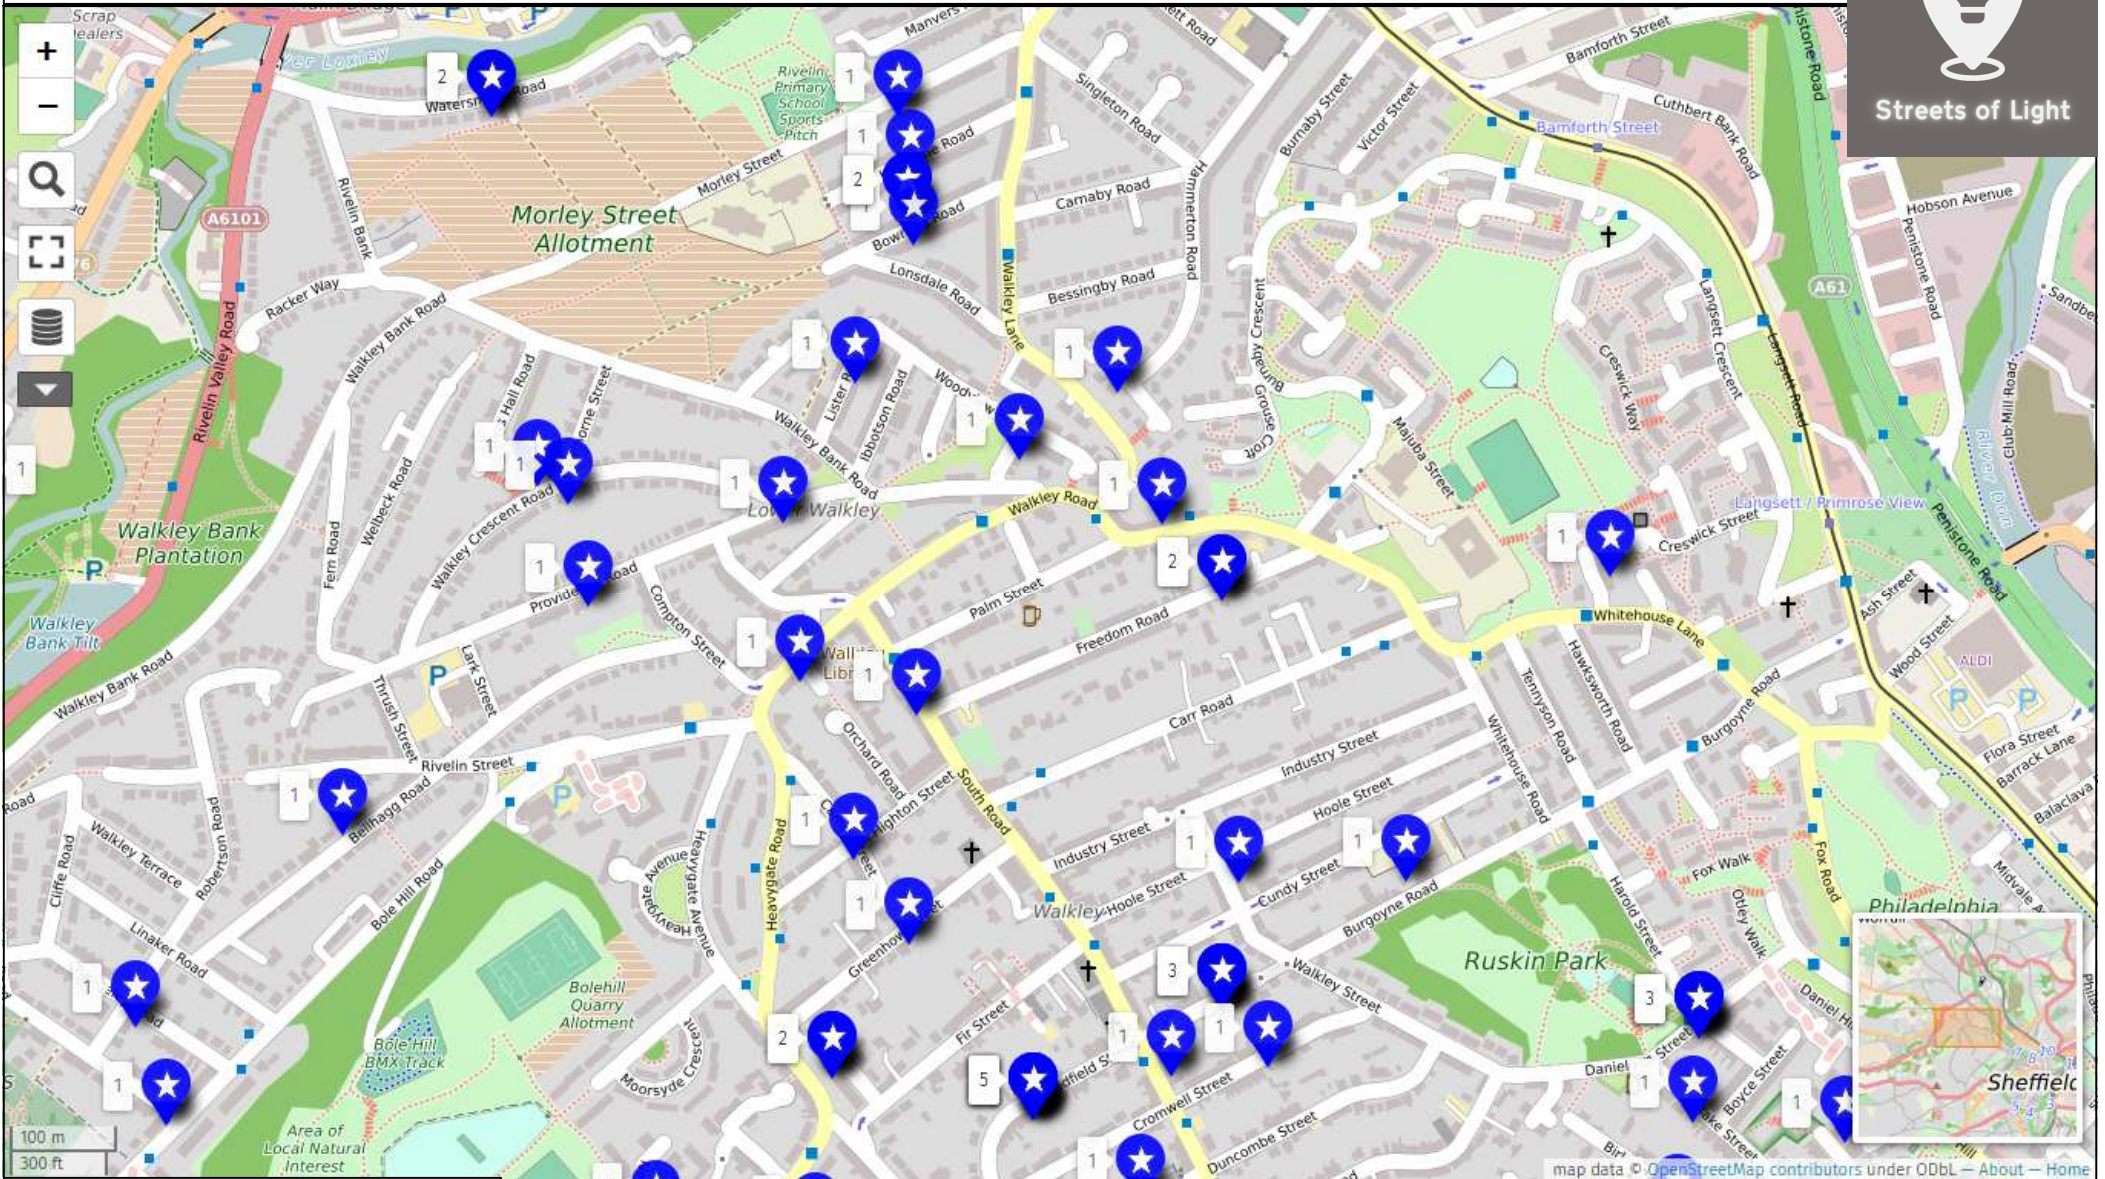

Walkley & Lower Walkley

Streets of Light

The markers show the centre of the postcode area, not the exact house location. The number indicates how many lit windows to look for.